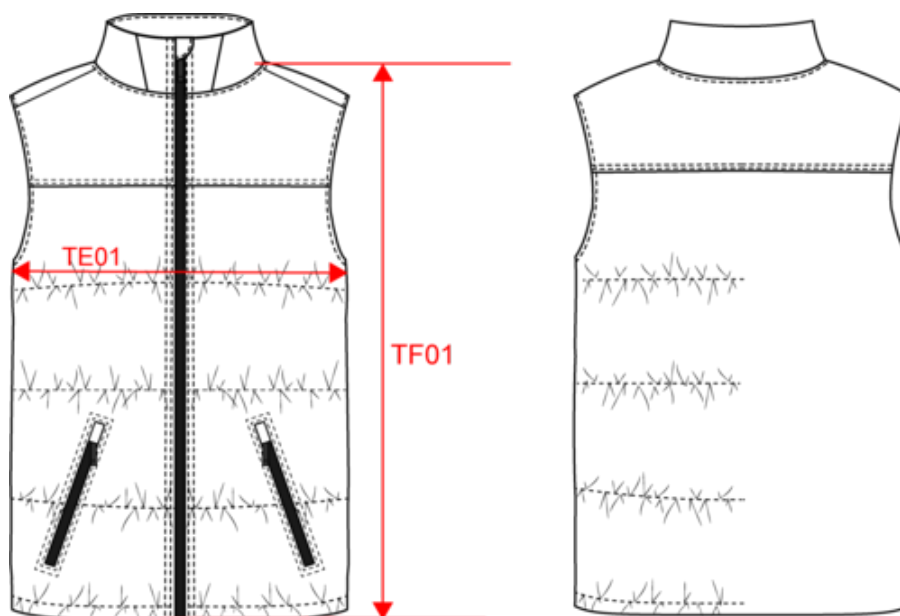

KARIBAN

K6162

Unisex bi-tone padded bodywarmer

Dimensions (cm)

Measurements in cm	XS	S	M	L	XL	XXL	3XL	4XL
TE01 - 1/2 chest width at 1.5cm below armhole	52.50	55.50	58.50	61.50	64.50	67.50	70.50	73.50
TF01 - Total height from HSP	67.50	69.50	71.50	73.50	75.50	77.50	79.50	81.50