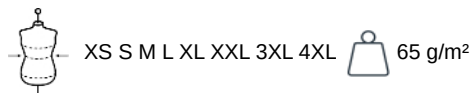

KARIBAN

K6162

Unisex bi-tone padded bodywarmer

- Hem with drawstring and stoppers.
- Water-repellent and antistatic outer fabric.
- Easy decoration access.

Main fabric: 100% 210T polyamide. Upper front and back: 500D tason polyamide. Anti-static and water-repellent fabric. Lining: 100% polyester taffeta. 100% polyester padding. 2 zipped front pockets at the sides with reverse zip. Reverse zip and zip puller fastening. High collar with yoke. Inside pocket with tear-release fastening. Decorative invisible zip on the inside back and inside chest. Hem with drawstring and side stoppers on the bottom hem. No brand label, only a size tag for easy decoration access.